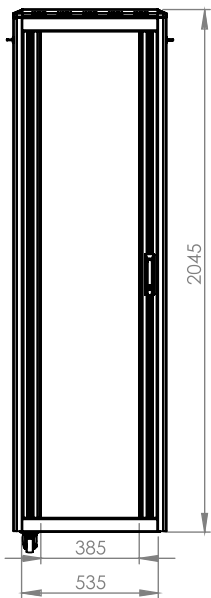

## Technical Drawing

Top View

Bottom View

Front Door  
Opening Angle

Top Inside View

Front View

Side View

Rear View

Dimensions in  
Width & Height

Note: Castors shown fitted for illustration only.

## Part Number

Item Code	Manufacturer Code	Product Description	Height	Width	Depth
824328	LN-FS42U6010-BL-121	19" Free Standing Cabinet	42U	600mm	1000mm

# DYNAMIC DATA CABINET

Technical Drawing