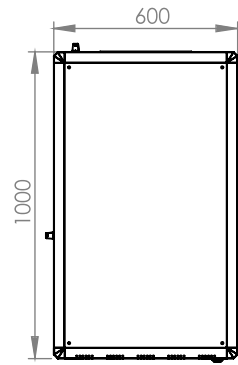

## Technical Drawing

Top View

Bottom View

Front Door  
Opening Angle

Top Inside View

Front View

Side View

Rear View

Dimensions in  
Width & Height

Note: Castors shown fitted for illustration only.

## Part Number

Item Code	Manufacturer Code	Product Description	Height	Width	Depth
824328	LN-FS42U6010-BL-121	19" Free Standing Cabinet	42U	600mm	1000mm