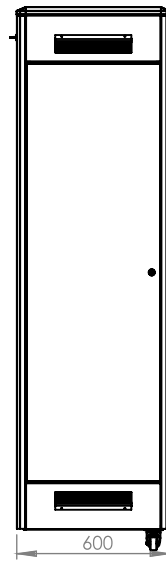

## Technical Drawing

Top View

Bottom View

Front Door  
Opening Angle

Top Inside View

Front View

Side View

Rear View

Dimensions in  
Width & Height

Note: Castors shown fitted for illustration only.

## Part Number

Item Code	Manufacturer Code	Product Description	Height	Width	Depth
824328	LN-FS42U6010-BL-121	19" Free Standing Cabinet	42U	600mm	1000mm

# DYNAMIC DATA CABINET

Technical Drawing