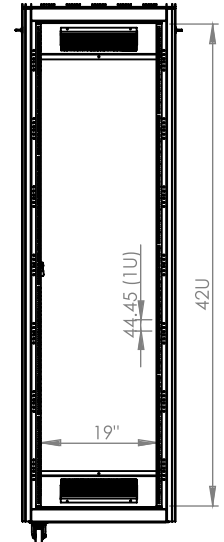

## Technical Drawing

Top View

Bottom View

Front Door  
Opening Angle

Top Inside View

Front View

Side View

Rear View

Dimensions in  
Width & Height

Note: Castors shown fitted for illustration only.

## Part Number

Item Code	Manufacturer Code	Product Description	Height	Width	Depth
824328	LN-FS42U6010-BL-121	19" Free Standing Cabinet	42U	600mm	1000mm

# DYNAMIC DATA CABINET

Technical Drawing