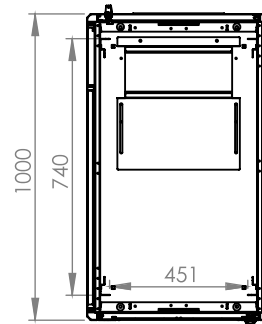

## Technical Drawing

Top View

Bottom View

Front Door  
Opening Angle

Top Inside View

Front View

Side View

Rear View

Dimensions in  
Width & Height

Note: Castors shown fitted for illustration only.

## Part Number

Item Code	Manufacturer Code	Product Description	Height	Width	Depth
824328	LN-FS42U6010-BL-121	19" Free Standing Cabinet	42U	600mm	1000mm