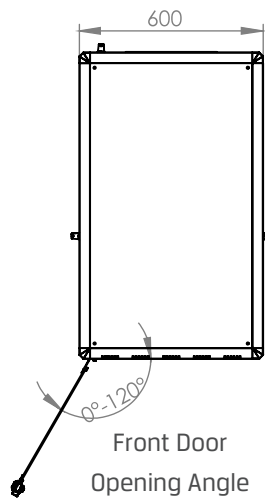

## Technical Drawing

Top View

Bottom View

Front Door  
Opening Angle

Top Inside View

Front View

Side View

Rear View

Dimensions in  
Width & Height

Note: Castors shown fitted for illustration only.

## Part Number

Item Code	Manufacturer Code	Product Description	Height	Width	Depth
824328	LN-FS42U6010-BL-121	19" Free Standing Cabinet	42U	600mm	1000mm